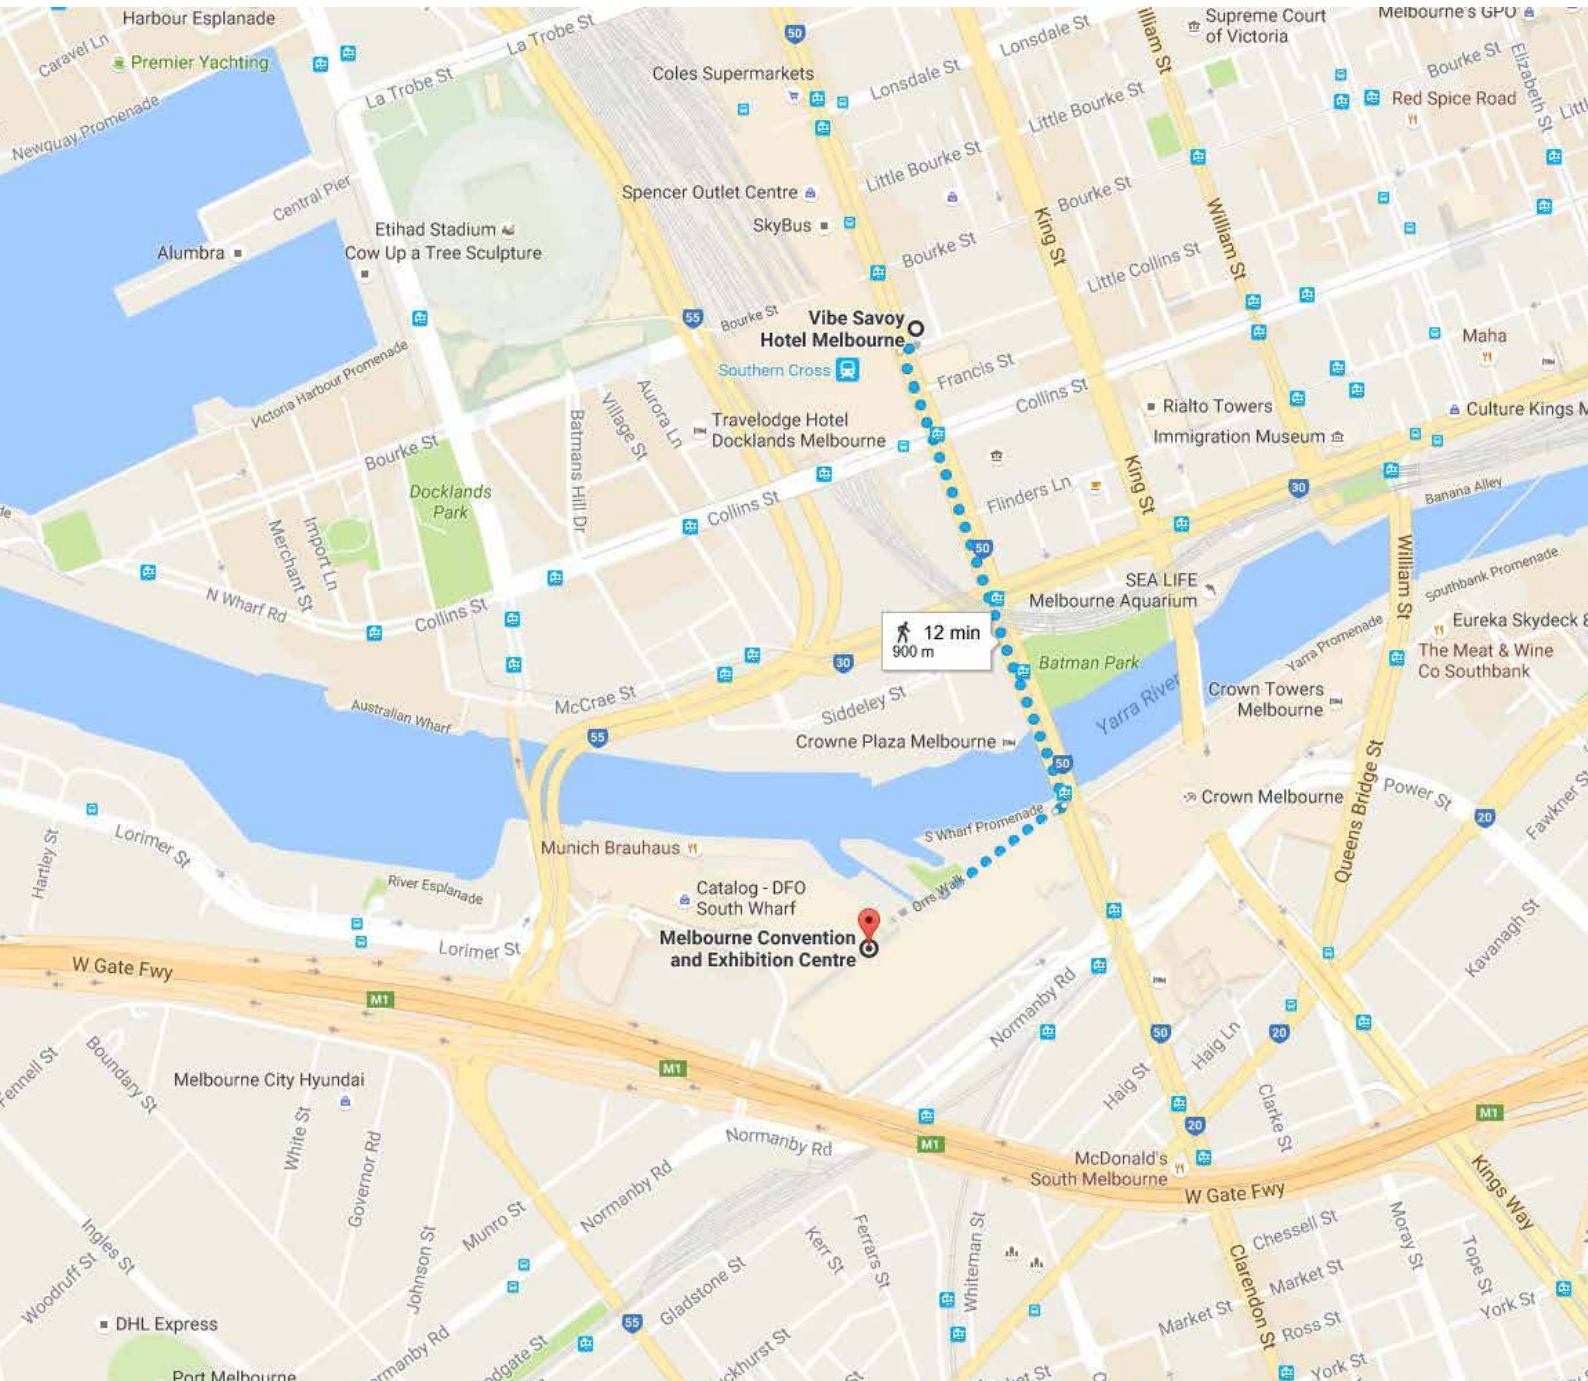

Vibe Savoy

630 Little Collins Street, Melbourne VIC 3000

3-7 APRIL 2017

15th WORLD CONGRESS
ON PUBLIC HEALTH

2017 MELBOURNE AUSTRALIA

VOICES • VISION • ACTION

www.wcph2017.com