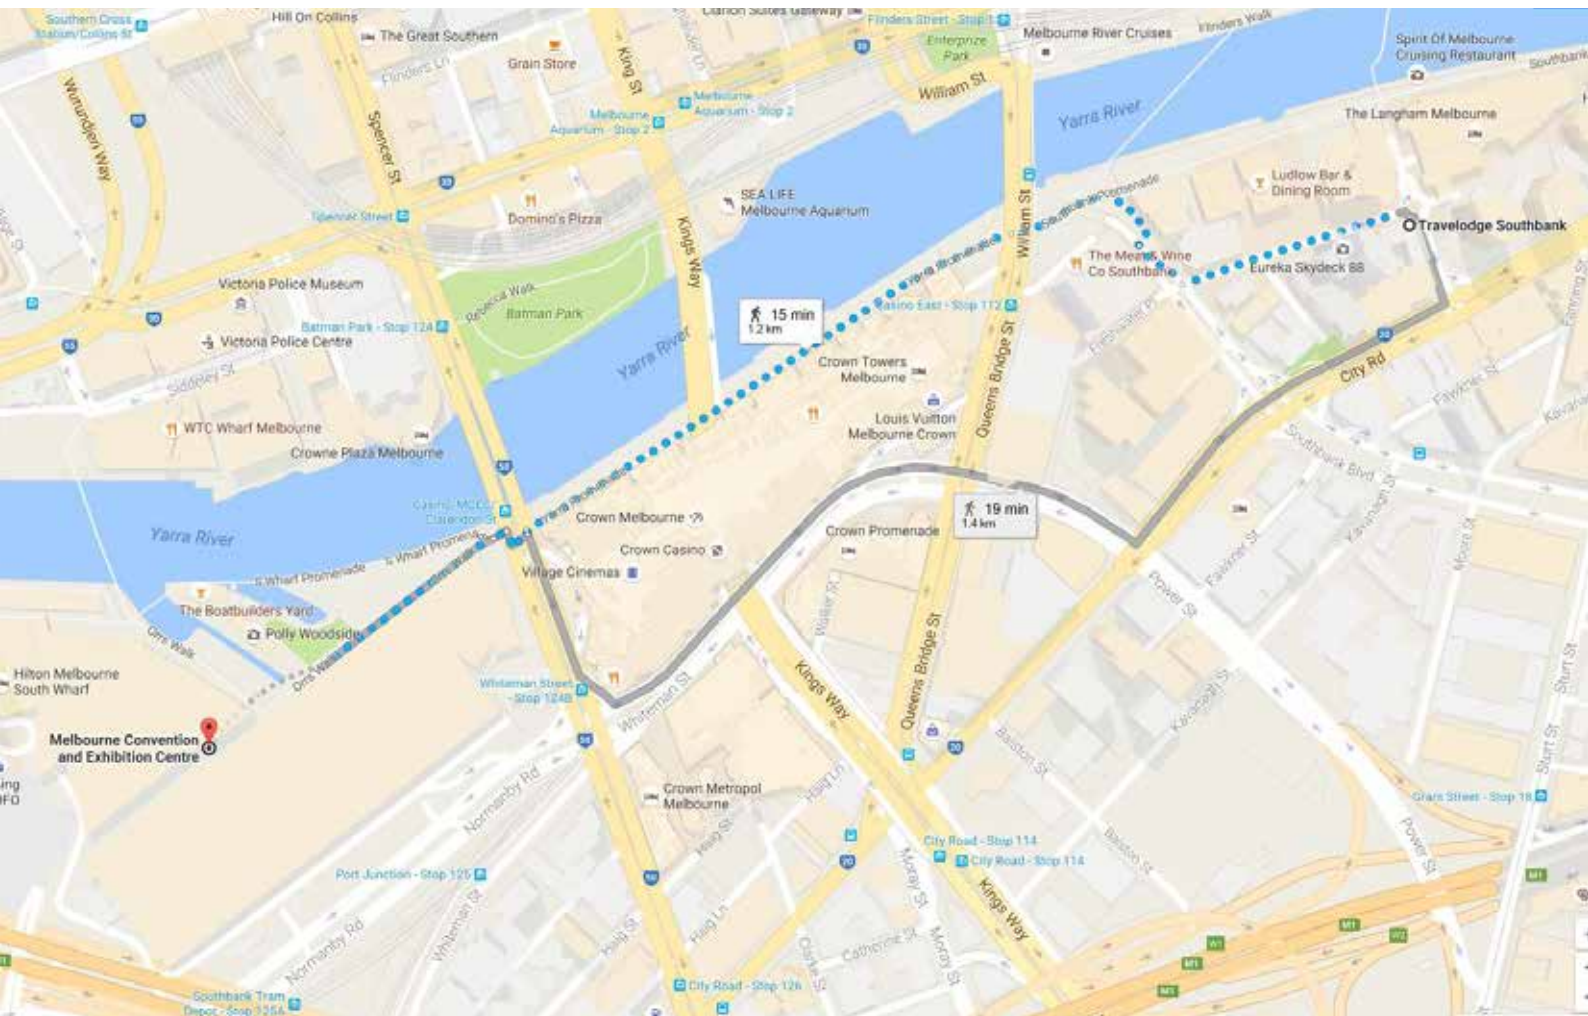

Travelodge Southbank

9 Riverside Quay, Southbank VIC 3006

3-7 APRIL 2017

15th WORLD CONGRESS
ON PUBLIC HEALTH

2017 MELBOURNE AUSTRALIA

VOICES • VISION • ACTION

www.wcph2017.com