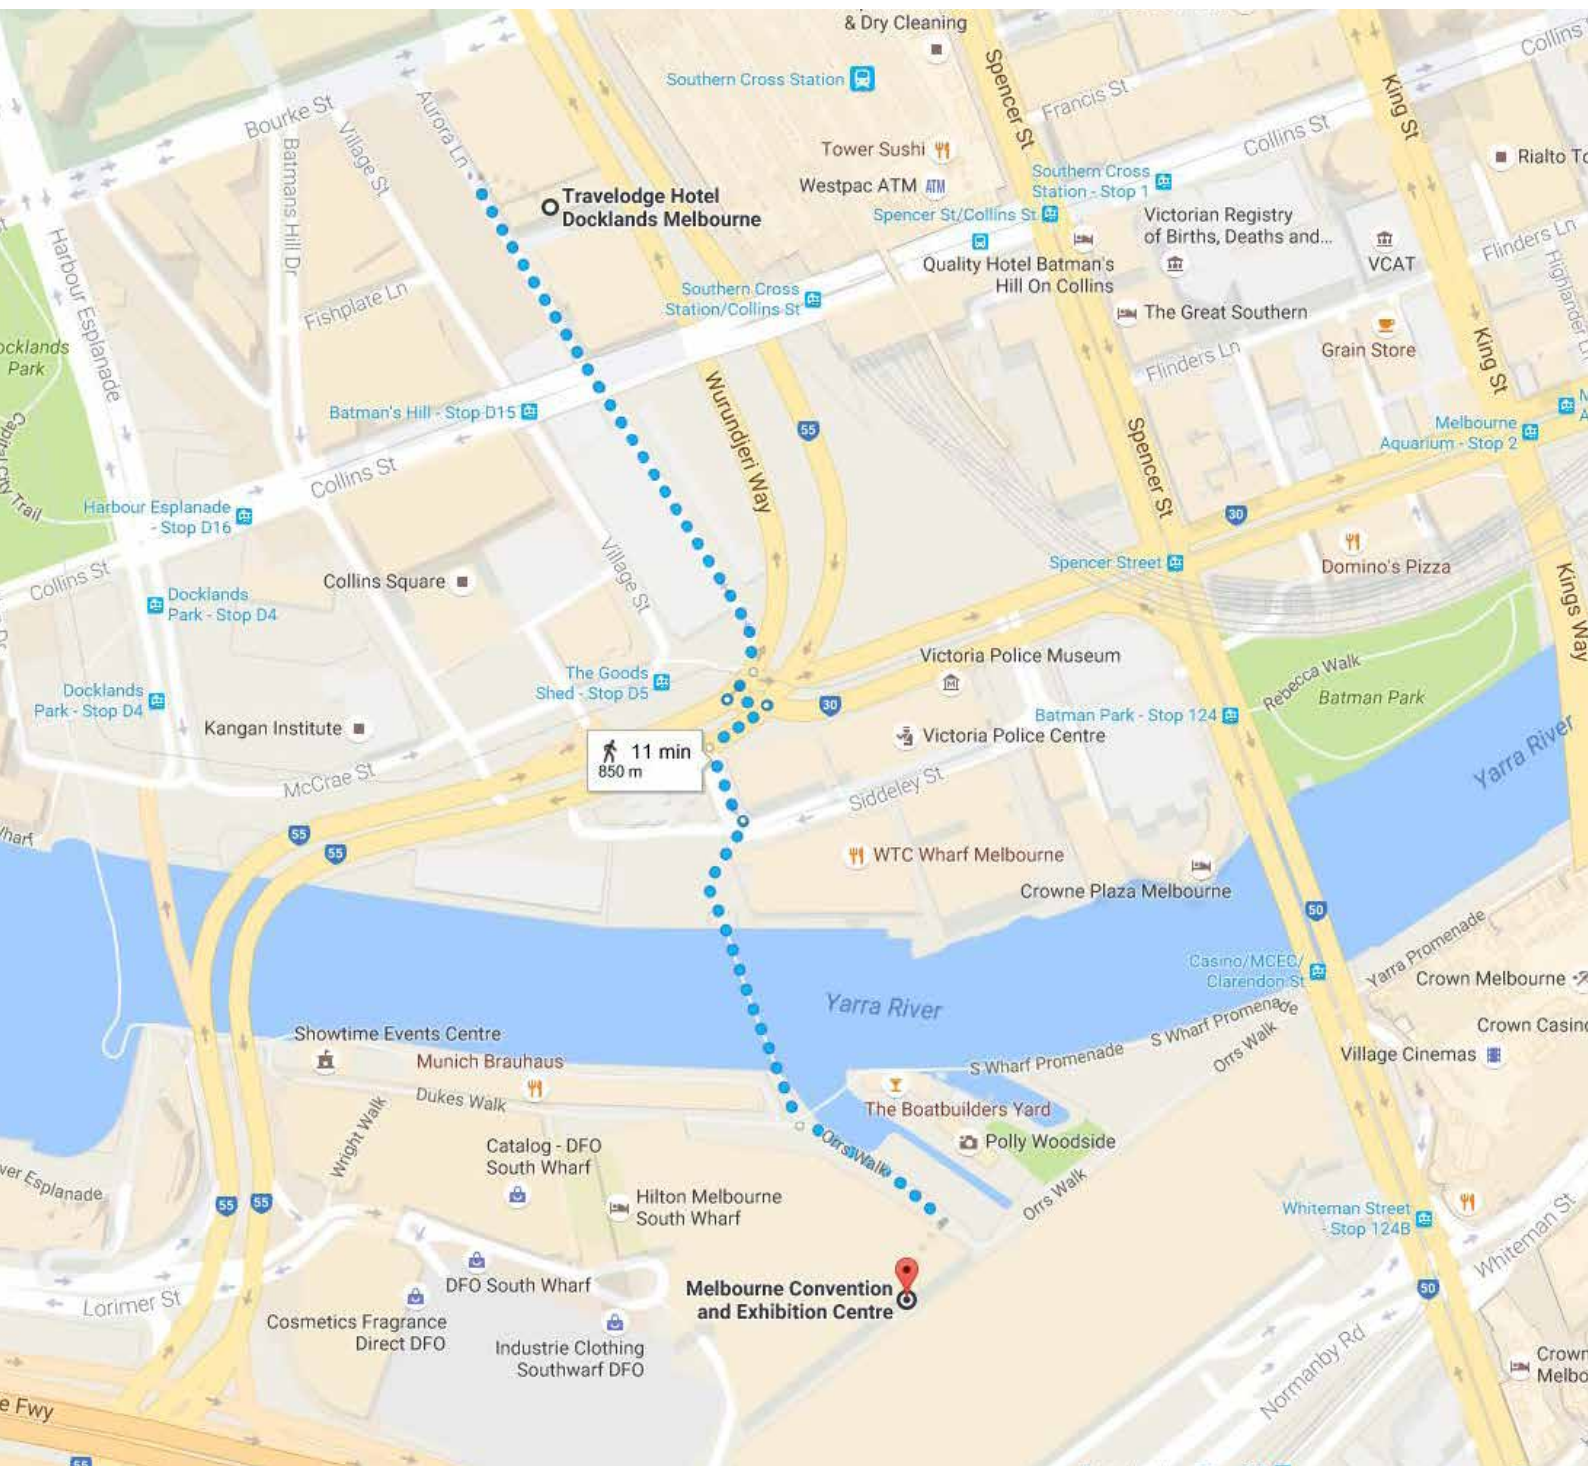

Travelodge Docklands

66 Aurora Lane, Docklands VIC 3008

3-7 APRIL 2017

15th WORLD CONGRESS
ON PUBLIC HEALTH

2017 MELBOURNE AUSTRALIA

VOICES • VISION • ACTION

www.wcph2017.com