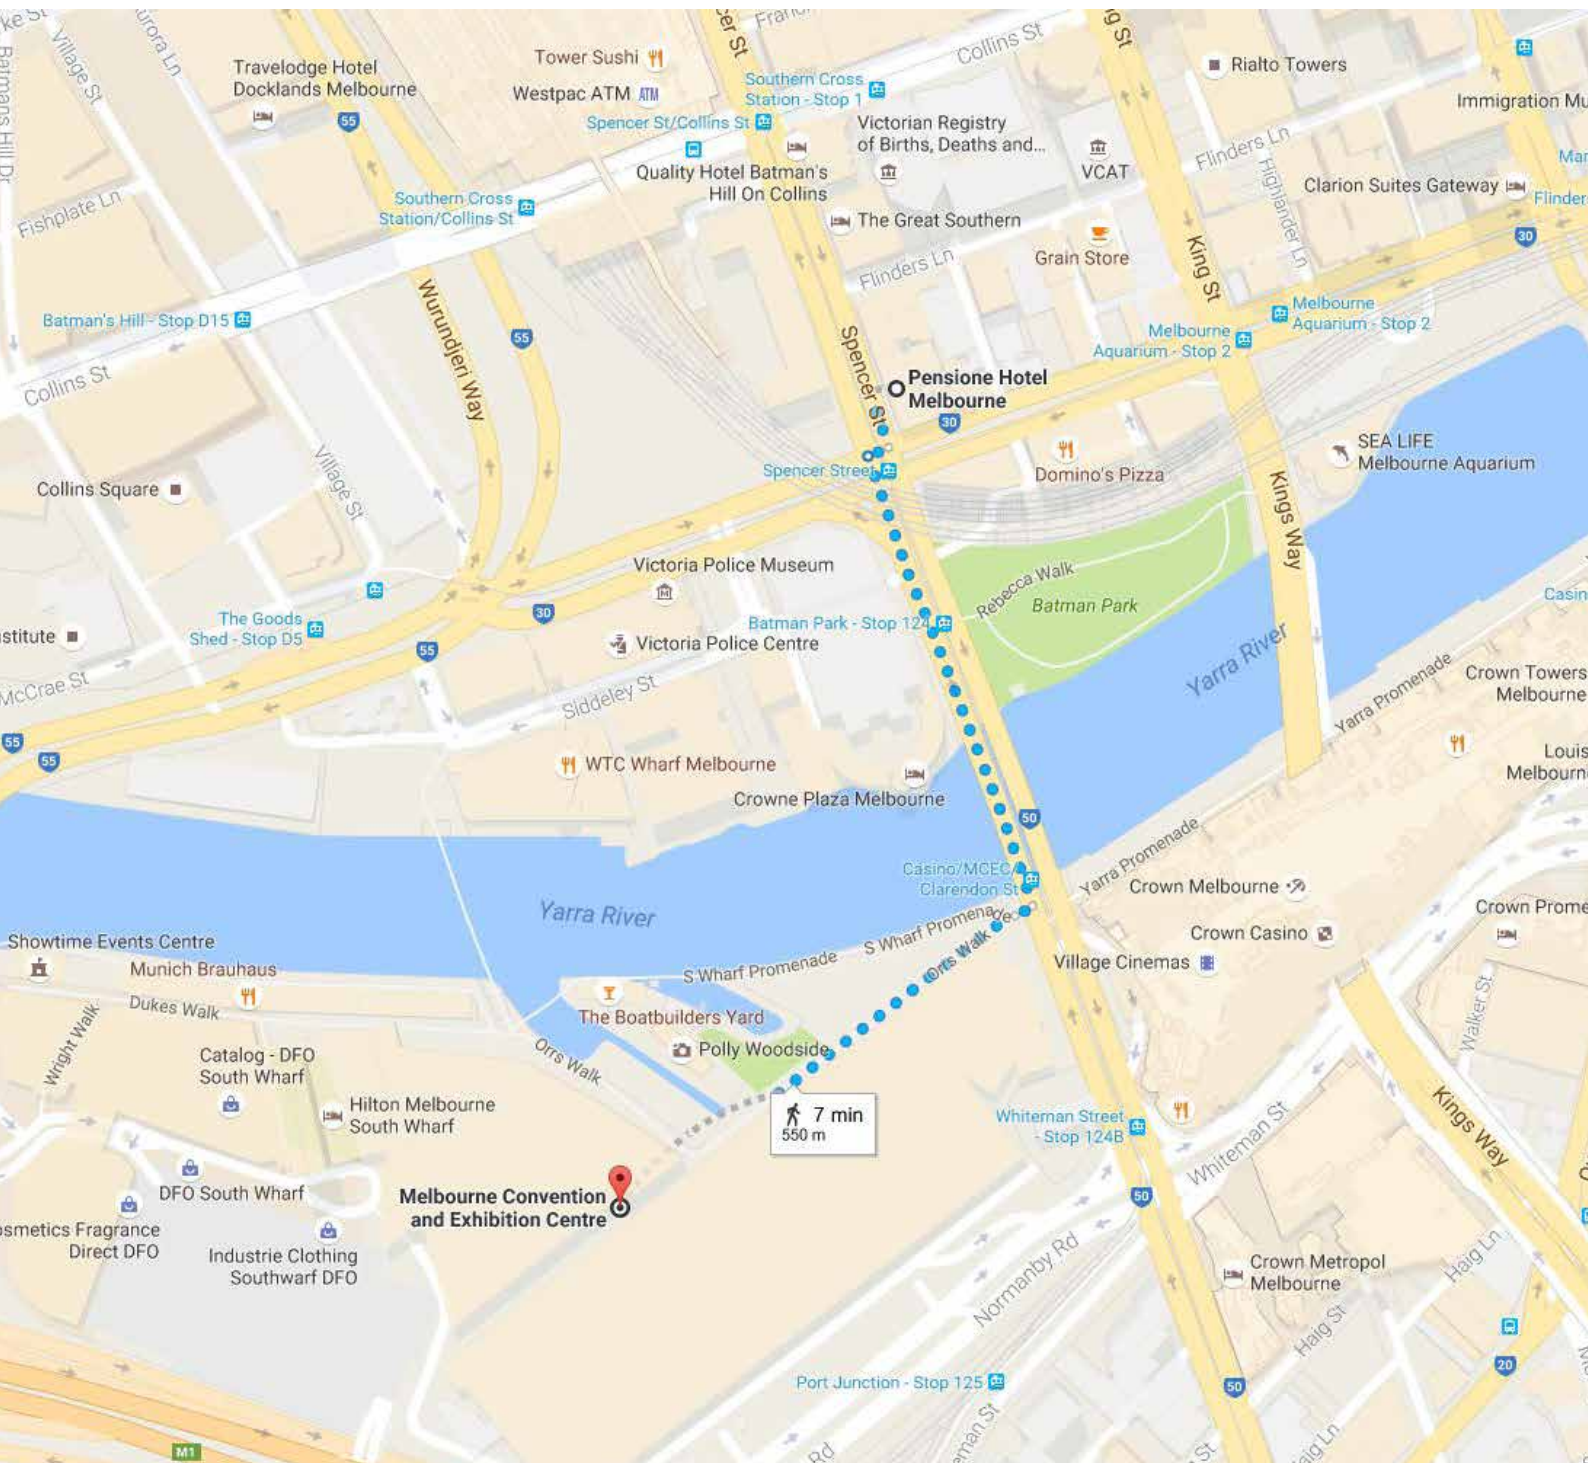

Pensione Hotel Melbourne

16 Spencer Street, Melbourne VIC 3000

3-7 APRIL 2017

15th WORLD CONGRESS
ON PUBLIC HEALTH

2017 MELBOURNE AUSTRALIA

VOICES • VISION • ACTION

www.wcph2017.com