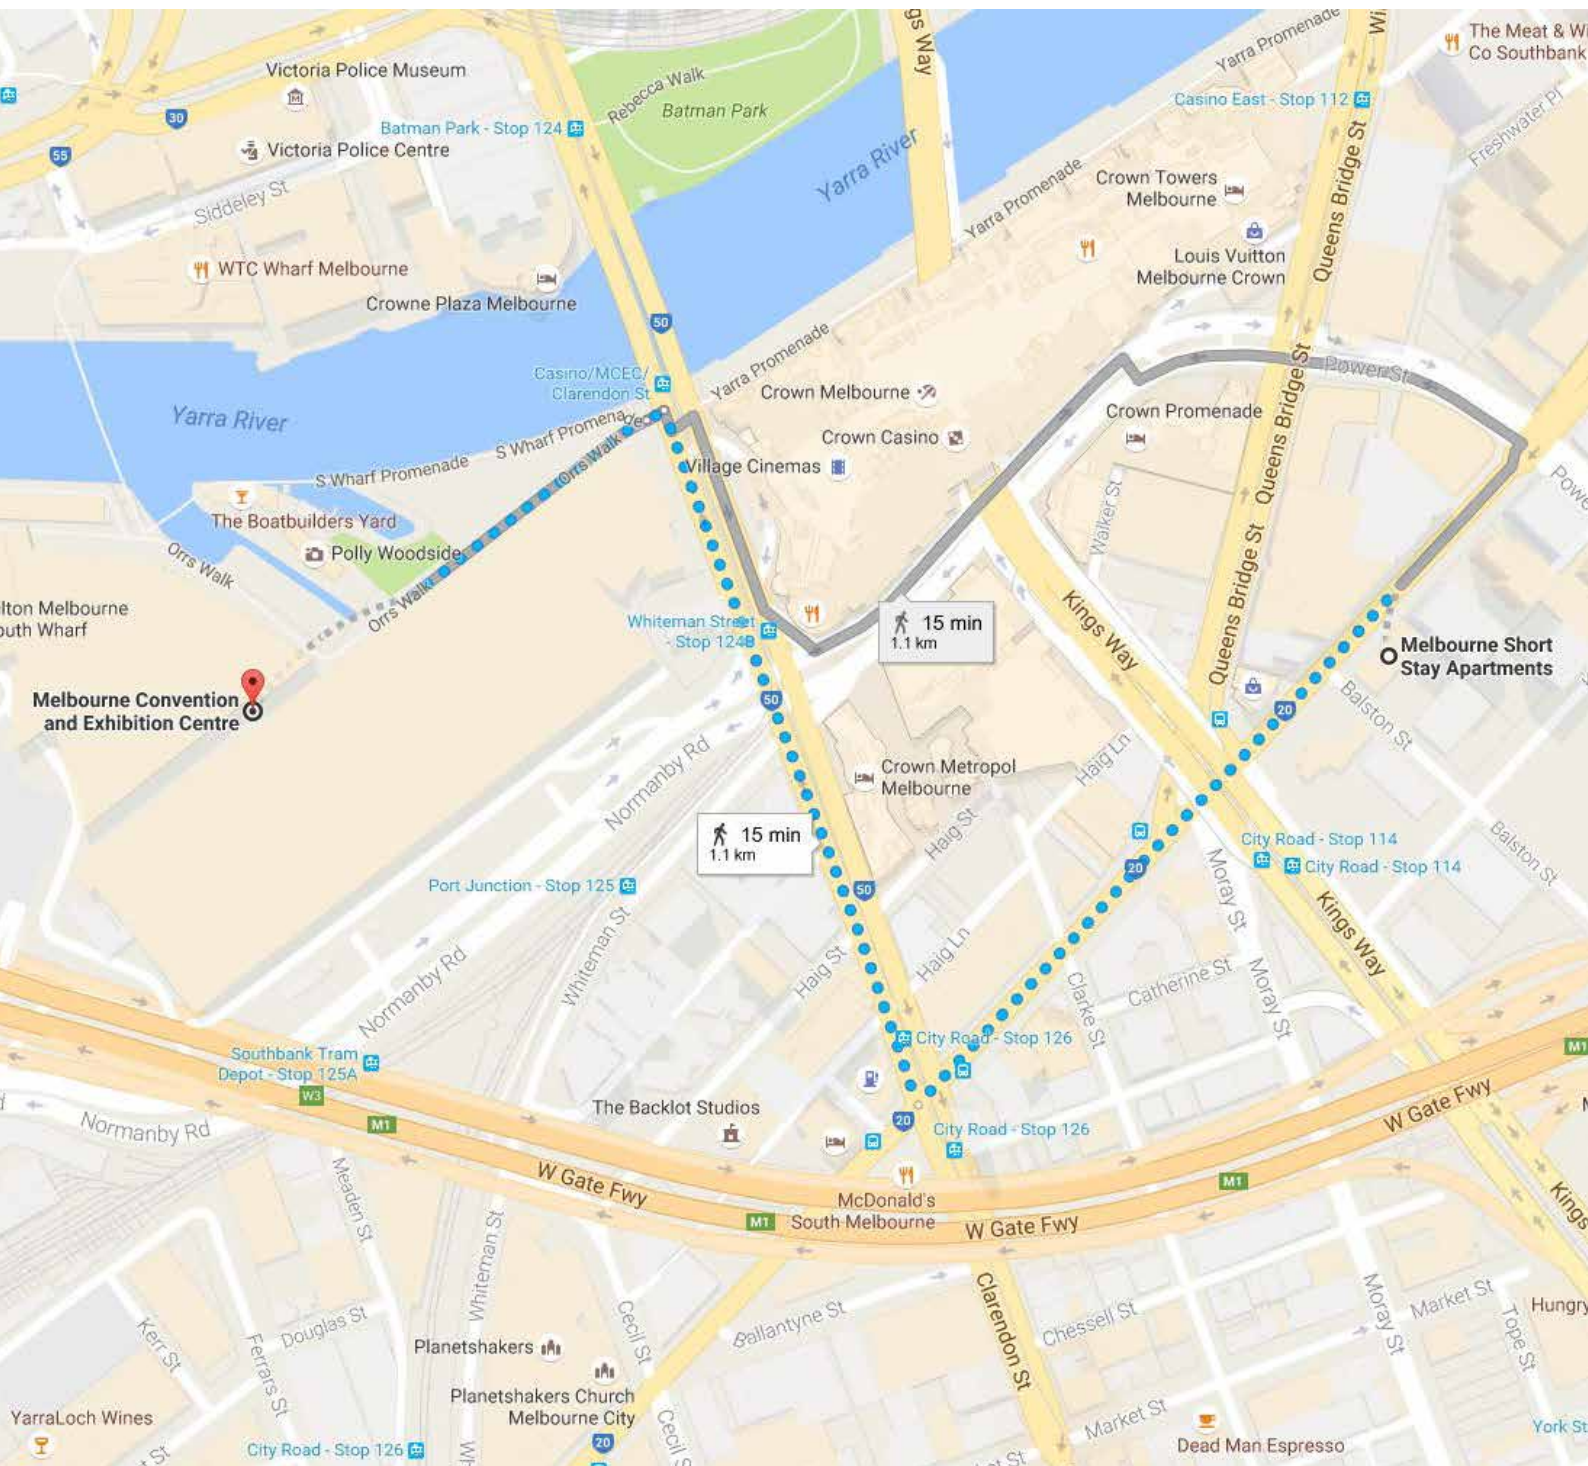

Melbourne Short Stay Apartments

187 City Road, Southbank VIC 3006

3-7 APRIL 2017

15th WORLD CONGRESS
ON PUBLIC HEALTH

2017 MELBOURNE AUSTRALIA

VOICES • VISION • ACTION

www.wcph2017.com