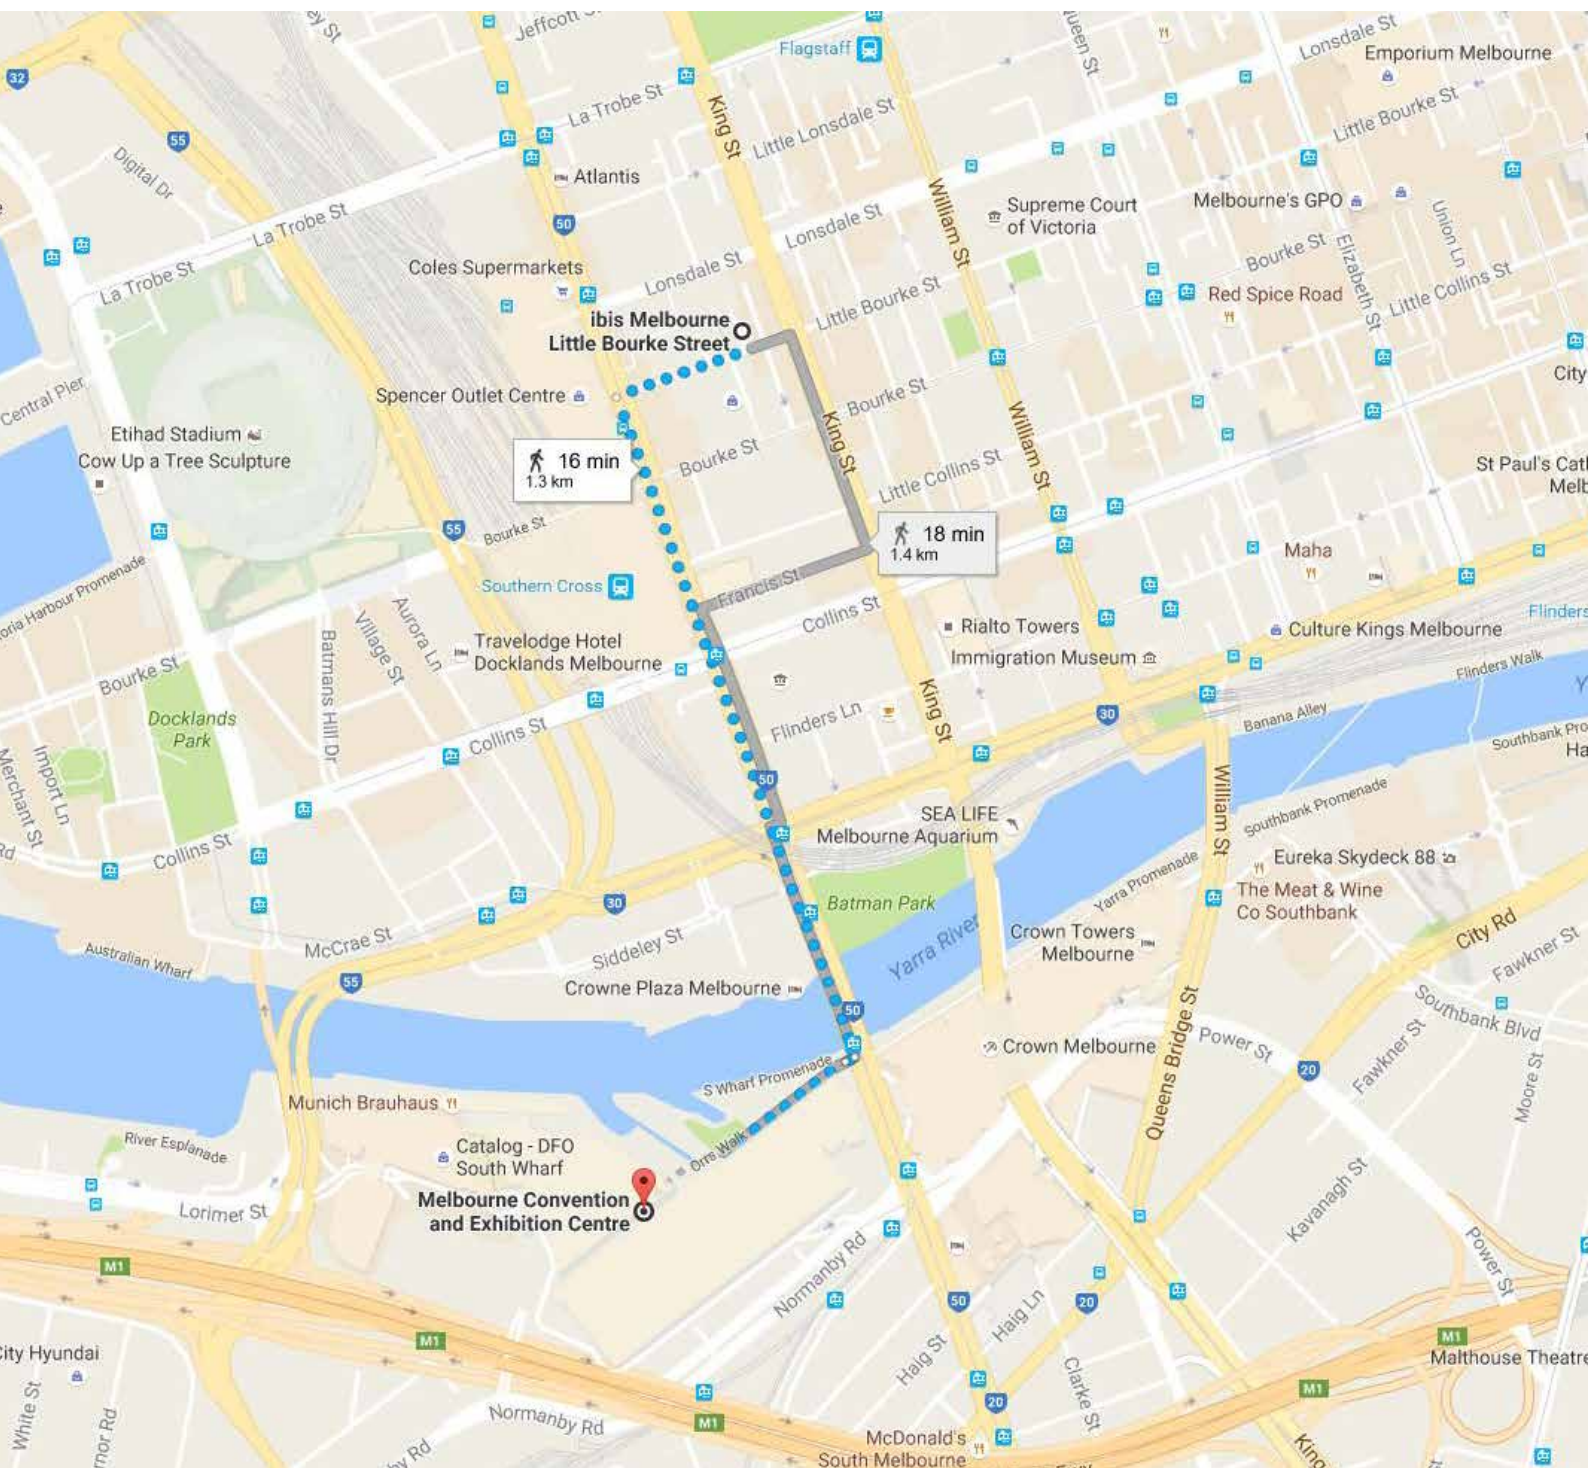

Ibis Little Bourke Street

600 Little Bourke Street, Melbourne VIC 3006

Distance from Melbourne Airport 22.5km 23min drive

Distance from Melbourne Convention & Exhibition Centre 1.3km 16min walk

Check-in after: 14.00 hours

Check-out before: 11.00 hours

Getting to the Convention Centre

The Melbourne Convention & Exhibition Centre is a 16 min walk from the hotel. Page two shows a map of the walking directions.

Additional costs

3-7 APRIL 2017

15th WORLD CONGRESS
ON PUBLIC HEALTH

2017 MELBOURNE AUSTRALIA

VOICES • VISION • ACTION

www.wcph2017.com

Ibis Little Bourke Street

600 Little Bourke Street, Melbourne VIC 3006

3-7 APRIL 2017