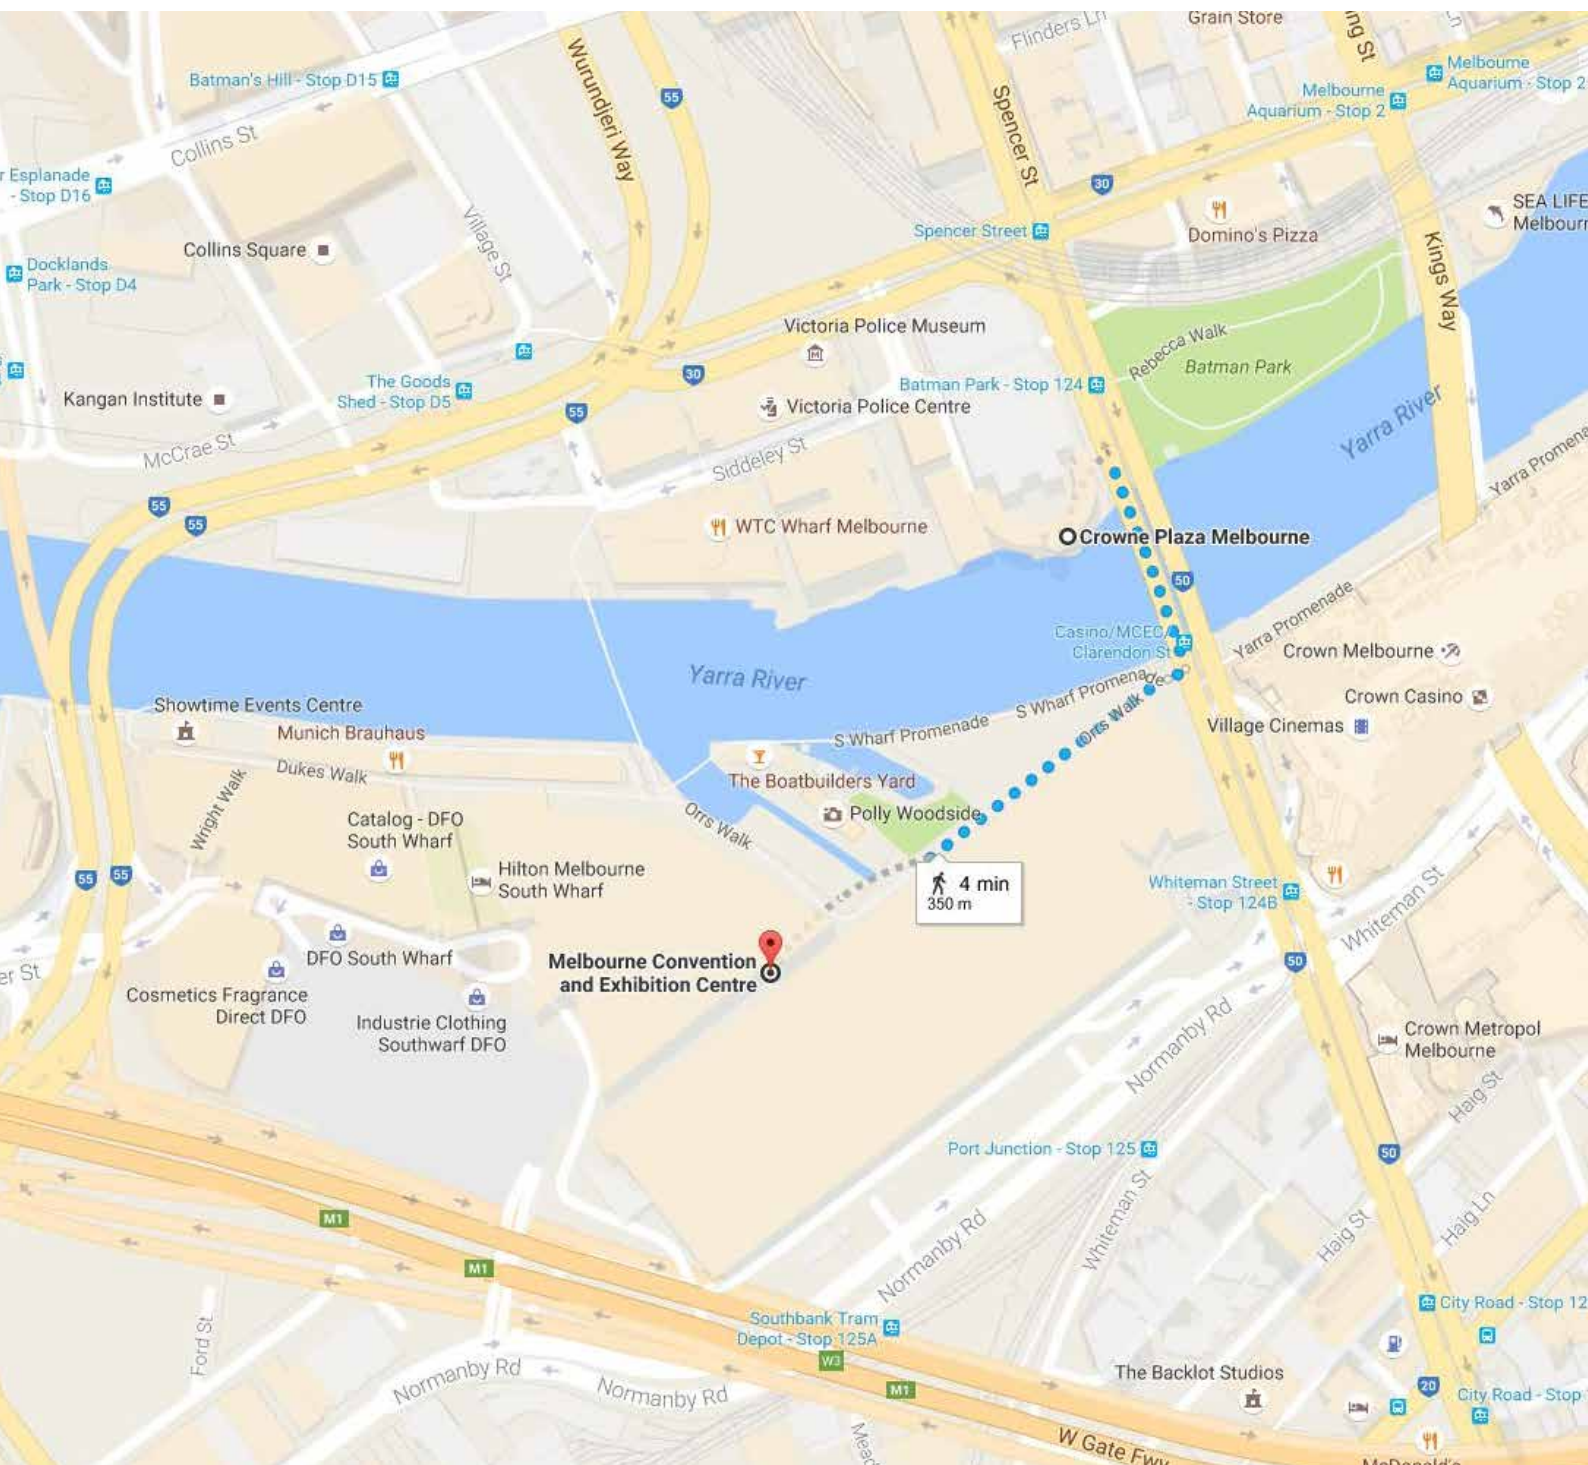

Crowne Plaza Melbourne

1 - 5 Spencer Street, Melbourne VIC 3008

Distance from Melbourne Airport 23.5km 38min drive

Distance from Melbourne Convention & Exhibition Centre 800m 9min walk

Check-in after: 14.00 hours

3-7 APRIL 2017

15th WORLD CONGRESS
ON PUBLIC HEALTH

2017 MELBOURNE AUSTRALIA

VOICES • VISION • ACTION

www.wcph2017.com

Crowne Plaza Melbourne

1 - 5 Spencer Street, Melbourne VIC 3008

3-7 APRIL 2017