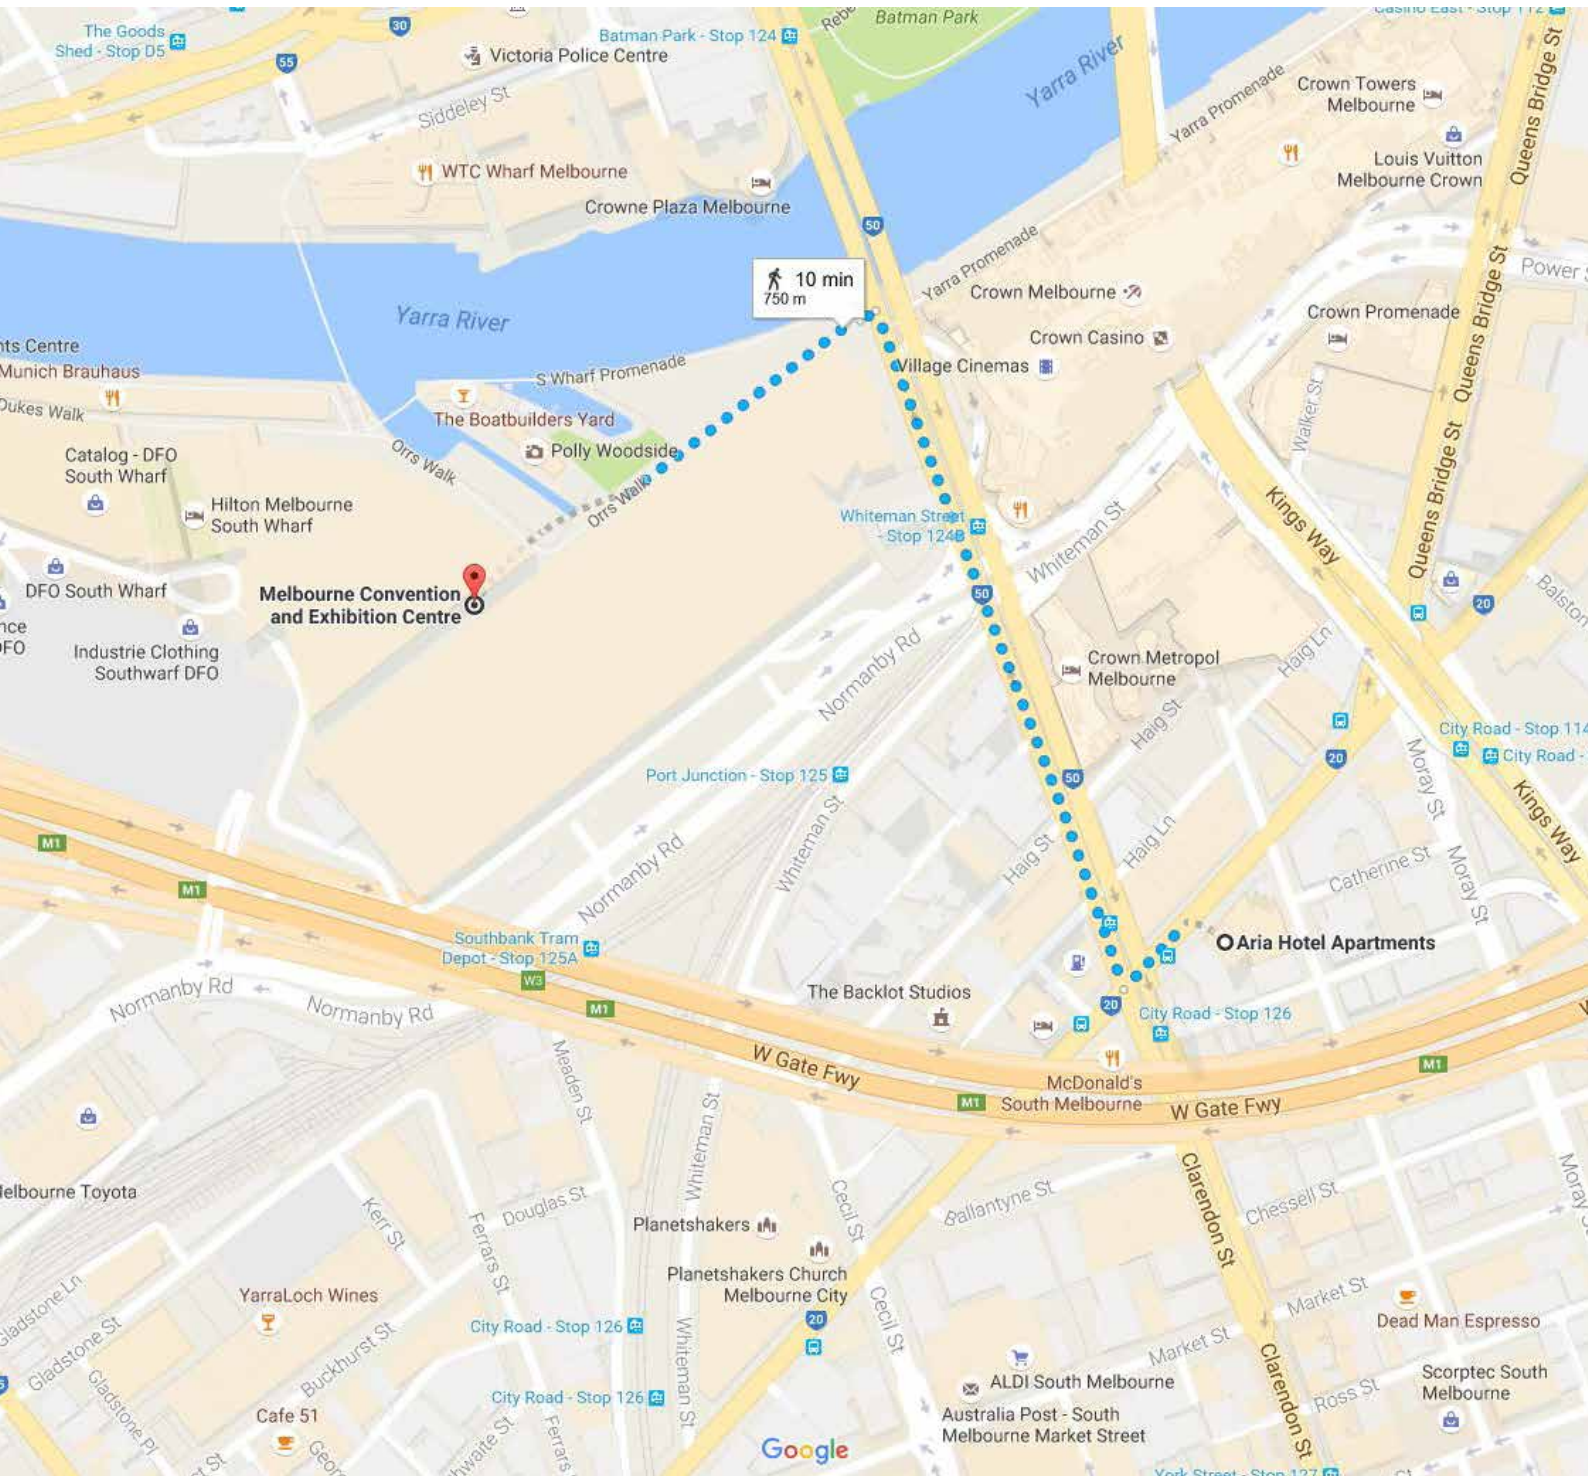

Aria Serviced Apartments

285 City Road, Southbank VIC 3006

3-7 APRIL 2017

15th WORLD CONGRESS
ON PUBLIC HEALTH

2017 MELBOURNE AUSTRALIA

VOICES • VISION • ACTION

www.wcph2017.com