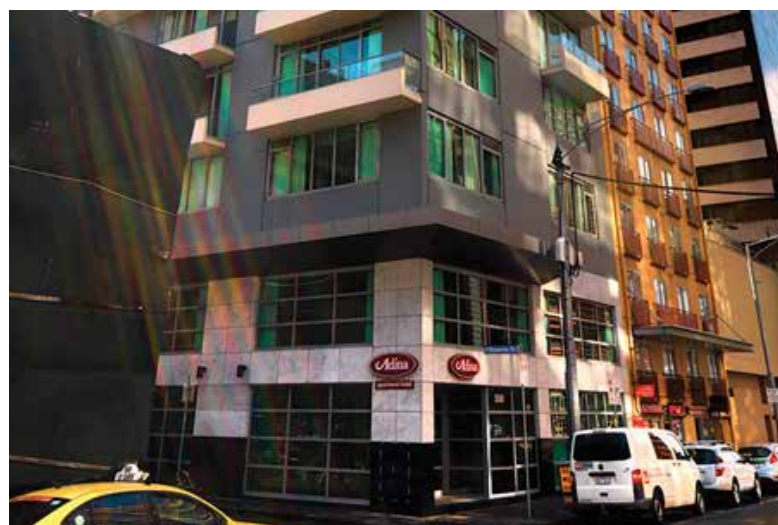

Adina Apartments Northbank

550 Flinders Street, Melbourne VIC 3000

Distance from Melbourne Airport 23.0km 21min drive

Distance from Melbourne Convention & Exhibition Centre 600m 8min walk

Check-in after: 14.00 hours

Check-out before: 10:00 hours

Getting to the Convention Centre

The Melbourne Convention & Exhibition Centre is an 8 min walk from the hotel. Page 2 shows a map of the walking directions.

Additional costs

- Unlimited Wi-Fi for $9.95 per 24 hours
- On-site $35.00 per car, per day

Room Facilities

- Air conditioning
- Flat screen TV with Cable
- Shower
- Hair dryer
- Iron/Ironing board
- Full kitchen
- Laundry facilities
- Lounge/Dining area

Hotel Facilities

- Dry cleaning (fees apply)
- Luggage Storage
- Airport Shuttle (fees apply)
- Indoor pool
- Gym
- Restaurant/Bar
- 24-hour reception

3-7 APRIL 2017

15th WORLD CONGRESS
ON PUBLIC HEALTH

2017 MELBOURNE AUSTRALIA

VOICES • VISION • ACTION

www.wcph2017.com