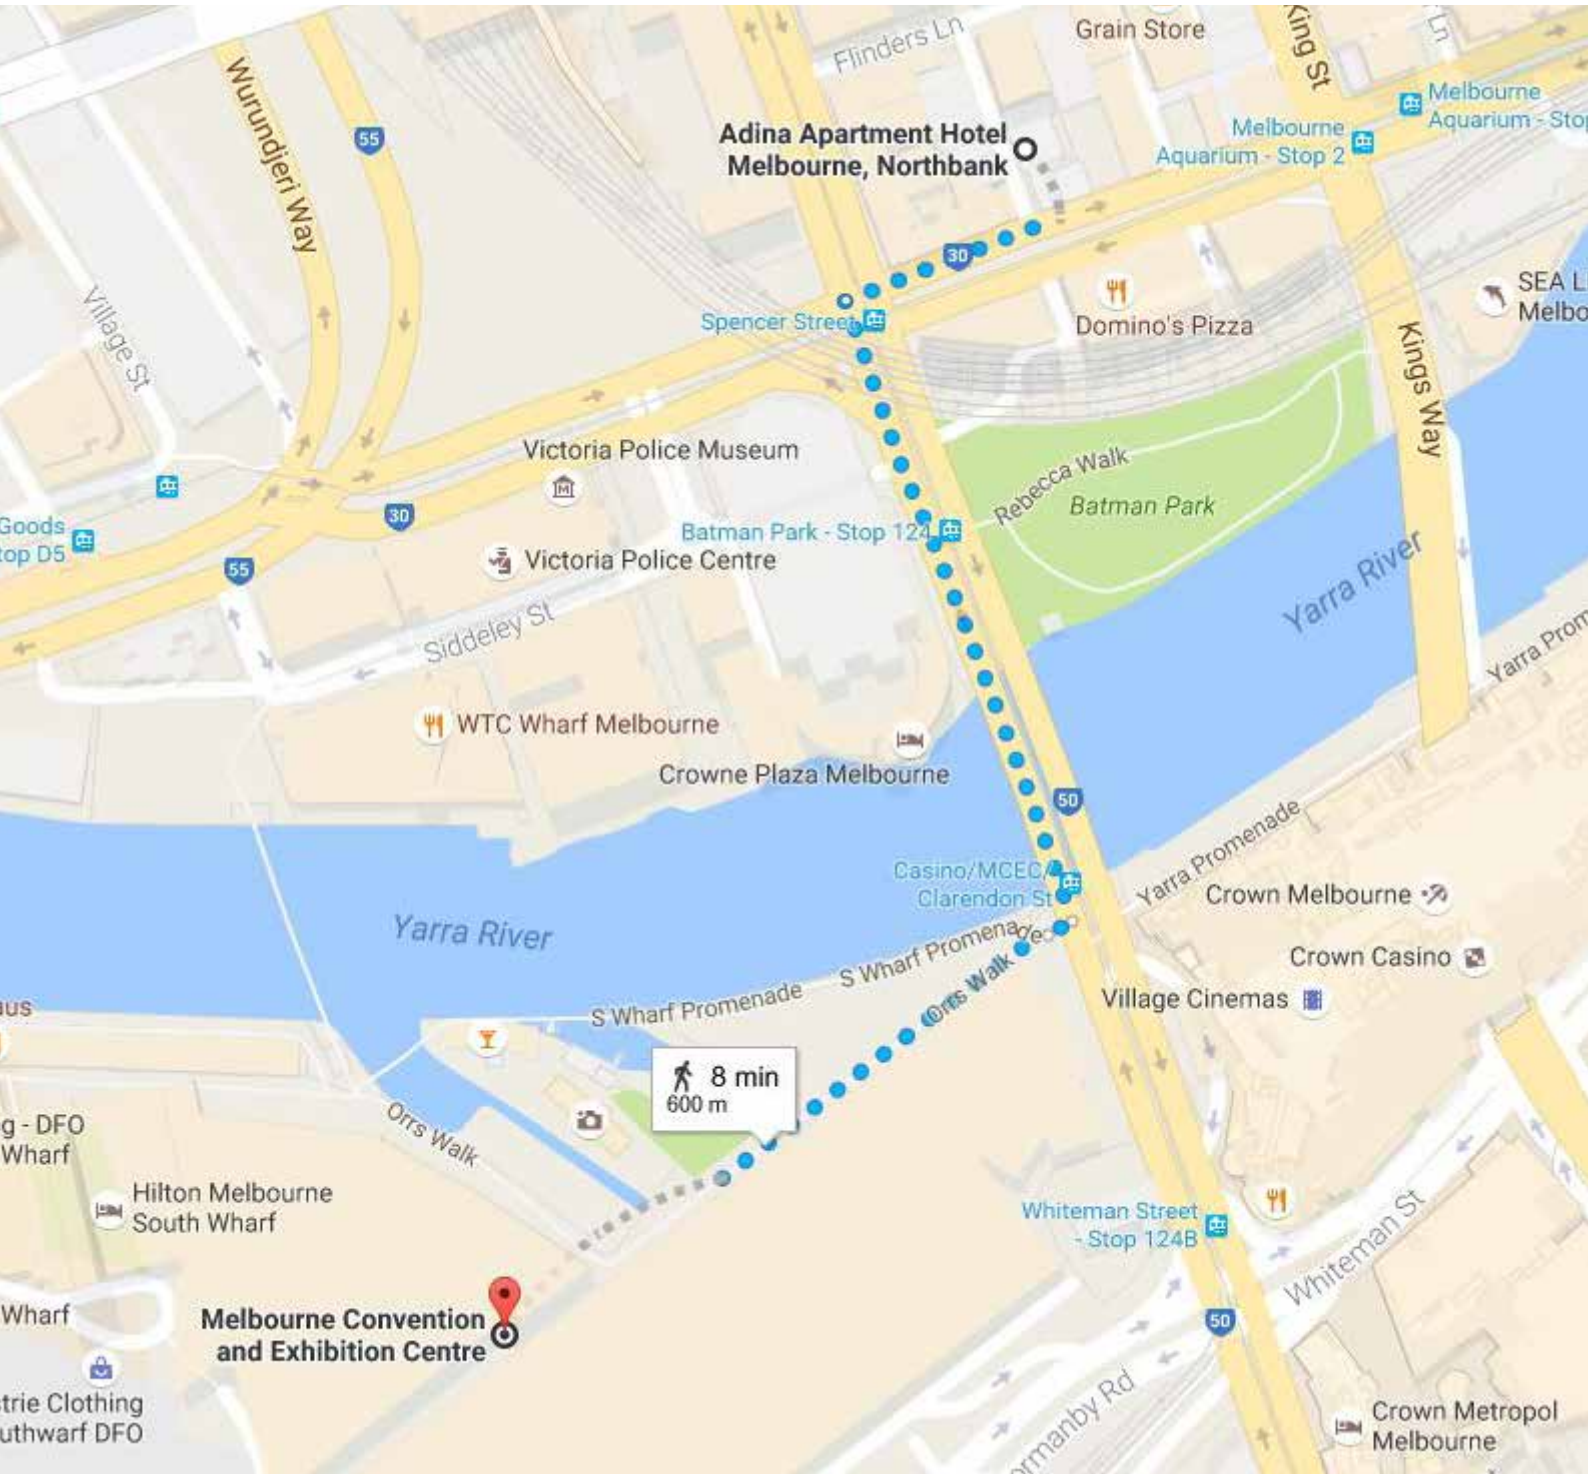

Adina Apartments Northbank

550 Flinders Street, Melbourne VIC 3000

3-7 APRIL 2017

15th WORLD CONGRESS
ON PUBLIC HEALTH

2017 MELBOURNE AUSTRALIA

VOICES • VISION • ACTION

www.wcph2017.com